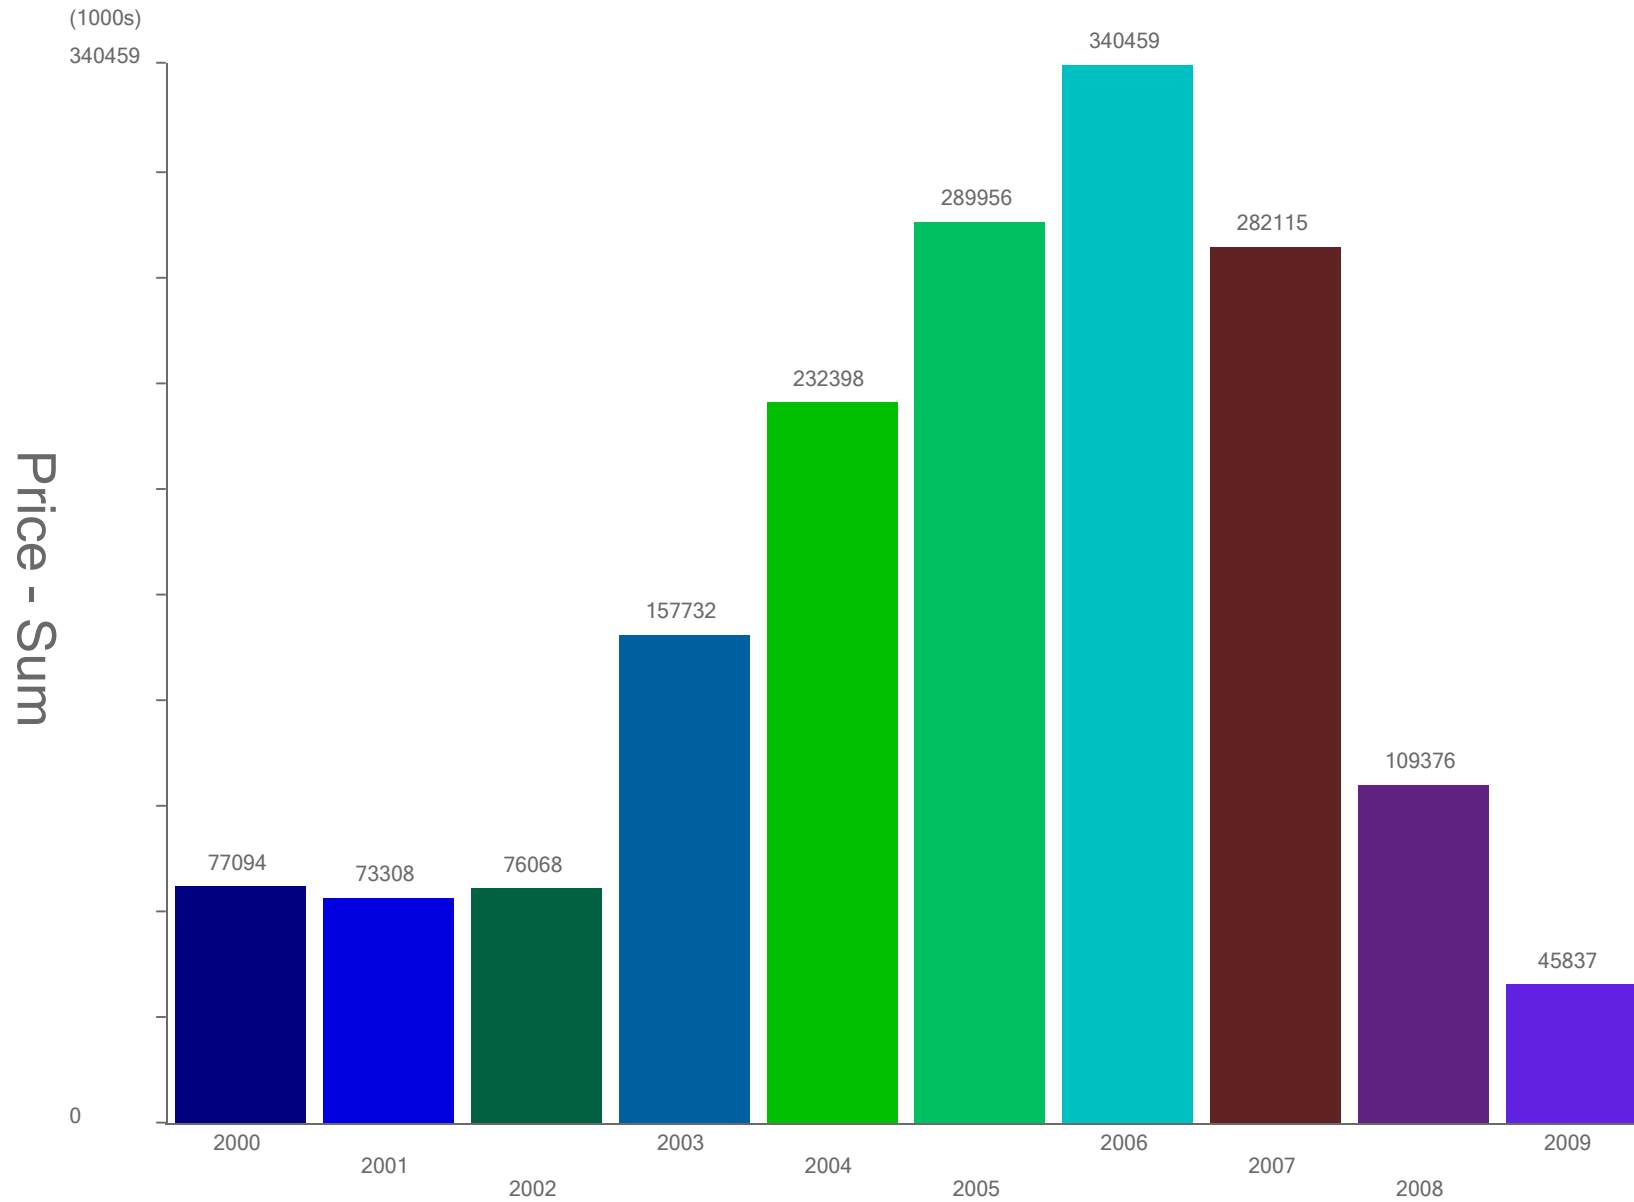

Total Annual Commercial Sales from 2000 to 2009

Santa Rosa County, Florida

prepared by Realty House Commercial Properties, Inc.