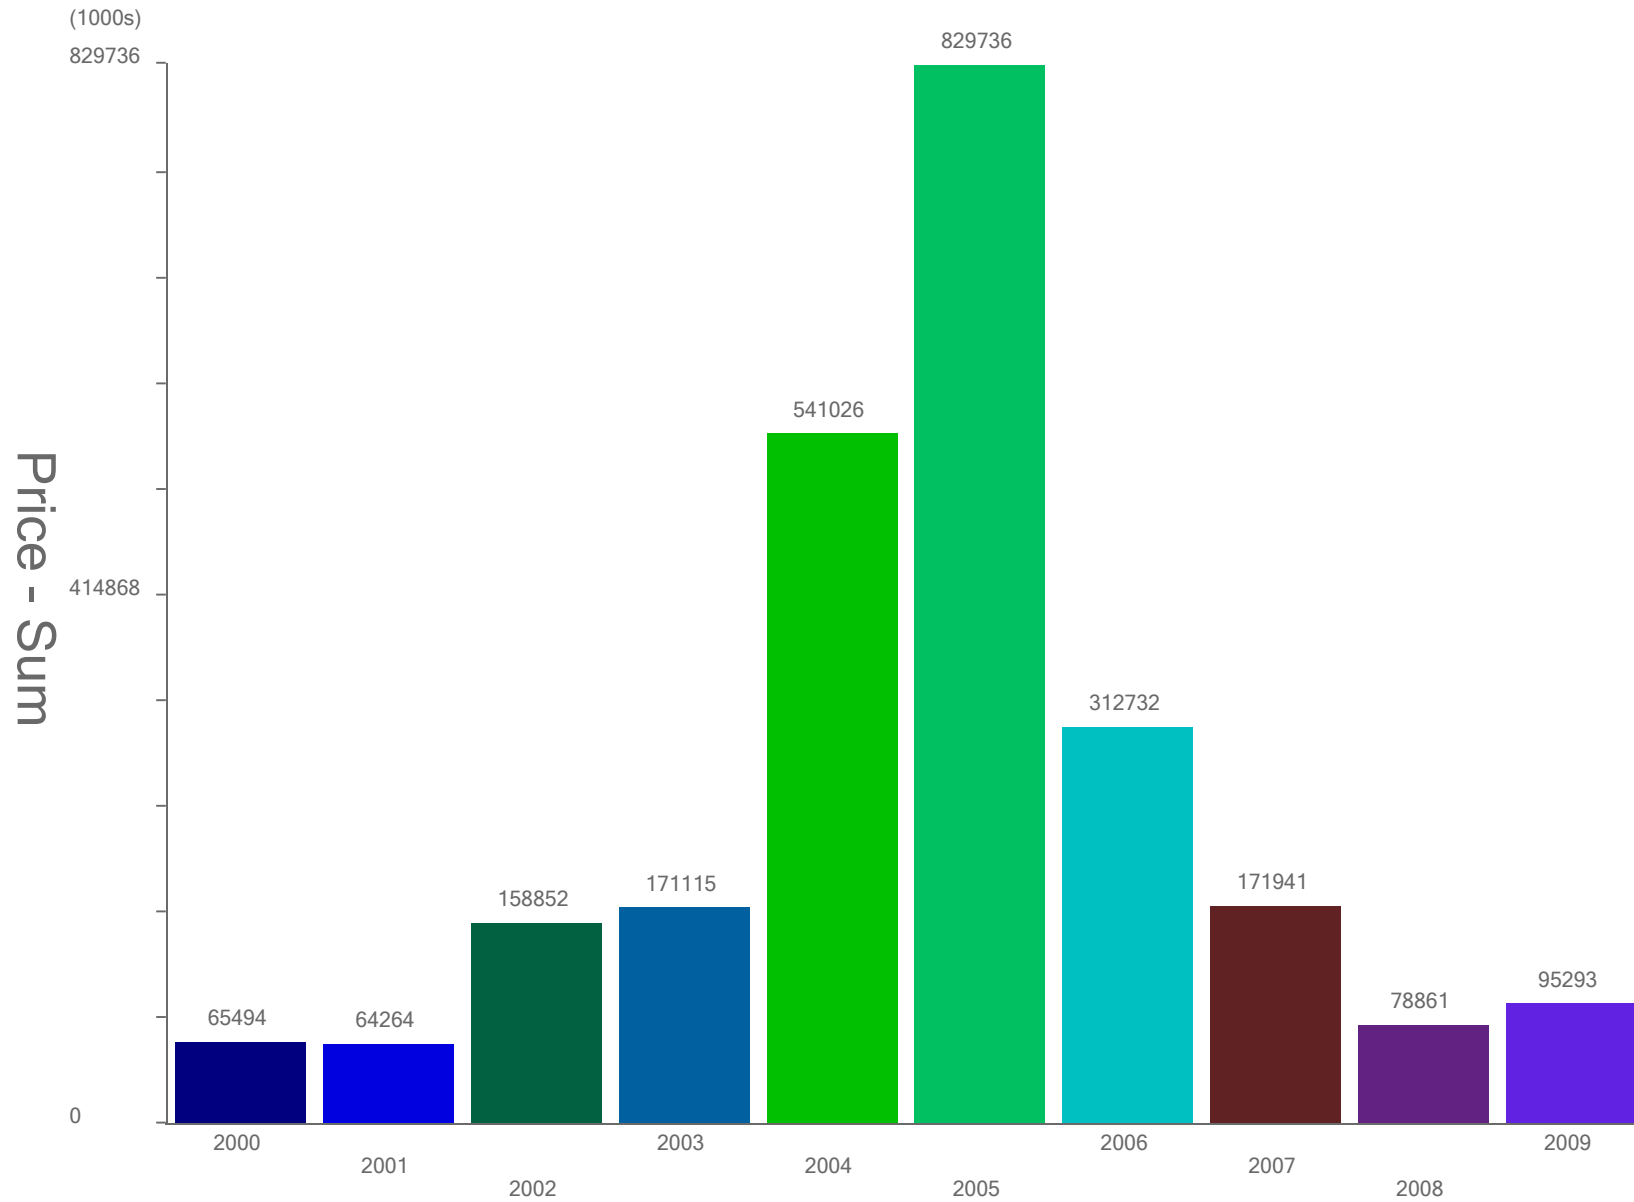

Total Annual Commercial Sales from 2000 to 2009

Walton County, Florida

prepared by Realty House Commercial Properties, Inc.